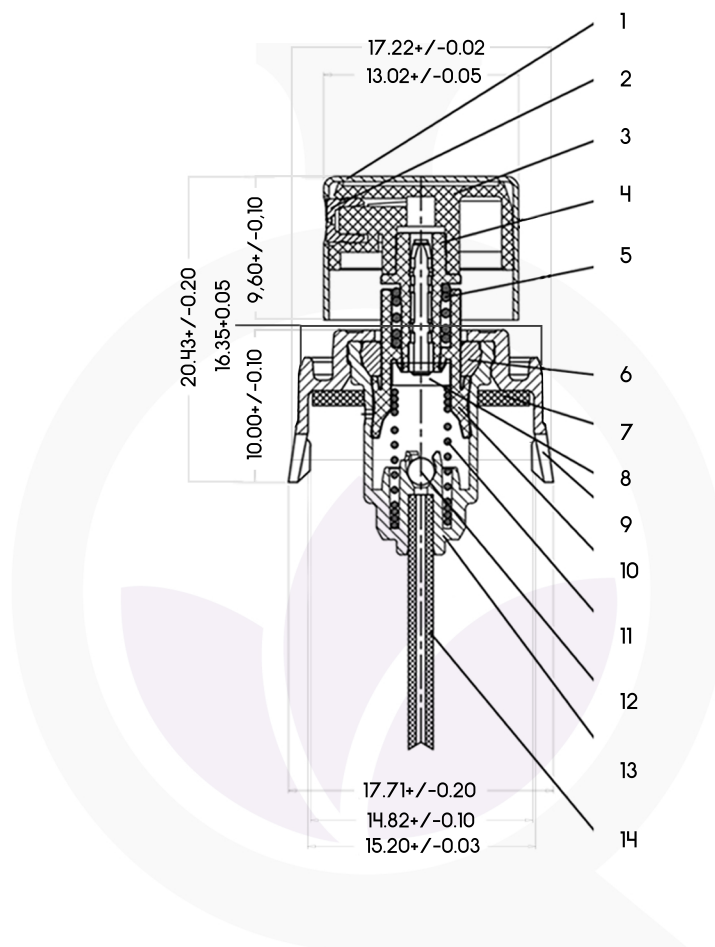

## INFORMATIONS GENERALES

Produit :

Pompe à sertir OTOMATIK  
 Diffusion continue  
 Coupelle FEA15 plastique  
 Poussoir 13 chapé OR BRILLANT  
 Sans CP  
 Dose 100 µl  
 Joint NBR

Product :

OTOMATIK Crimp less pump  
 Continuous Spray  
 Without collar  
 With PP dip tube  
 Neck FEA15 plastic  
 Actuator 13 shiny GOLD  
 Maxi fine mist : dosage 100 µl.  
 Gasket NBR

## PLANS 2D/3D

N	Components	Material	Weight
1	Actuator 1	Aluminium	0.514g
2	Nozzle	POM	0.016g
3	Actuator 2	pp	0.285g
4	Stem	POM	0.074g
5	Spring	Stainless steel	0.080g
6	Gasket	POM	0.067
7	Liner 1	Silicon	0.144g
8	Sub-Stem	POM	0.036g
9	Plastic-crimpleless	pp	0.446g
10	Piston	PE	0.116g
11	Spring	Stainless steel	0.152g
12	Ball	Glass	0.008g
13	Cylinder	PP	0.240g
14	Dip-tube 100mm	PP	0.128g